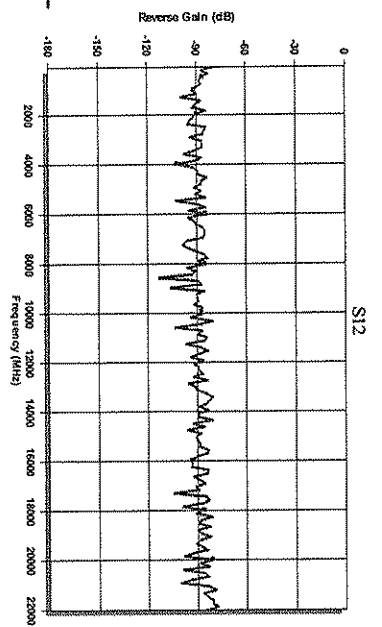

100	-78.74
500	-87.10
1000	-91.79
2000	-90.79
4000	-102.44
6000	-85.47
8000	-85.87
10000	-87.99
12000	-88.95
14000	-85.19
16000	-93.84
18000	-86.95
20000	-81.71
22000	-82.94
MAX	-82.94
SPEC:	10.00
ID:7405	PASS