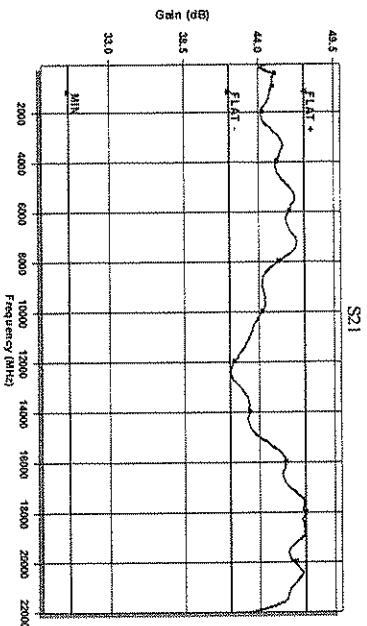

100	44.64
500	45.12
1000	44.97
2000	44.20
4000	45.26
6000	46.18
8000	45.39
10000	44.16
12000	42.11
14000	43.21
16000	45.85
18000	47.28
20000	46.56
22000	43.51
MIN	41.86
SPEC:	30.00
FLAT+-	2.71
SPEC:	2.75
ID:7406	PASS