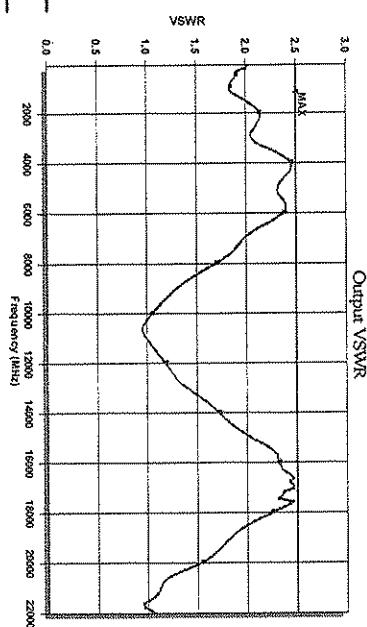

100	2.03
500	1.90
1000	1.84
2000	2.13
4000	2.45
6000	2.38
8000	1.69
10000	1.05
12000	1.19
14000	1.72
16000	2.32
18000	2.24
20000	1.54
22000	1.07
MAX	2.47
SPEC:	2.50
ID:7419	PASS