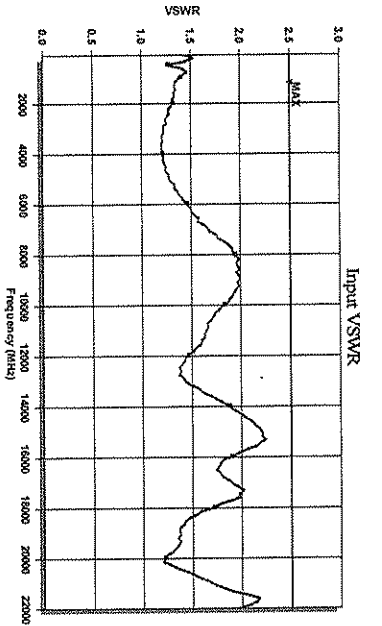

Current (mA)

Temp (°C)  
25

Tested By  
LP

Comments  
NOISE FIGURE INCREASES  
BELOW 500 MHZ

Printed On: 3/29/2007 12:15:51 PM

PASS

Final Test

WEEE