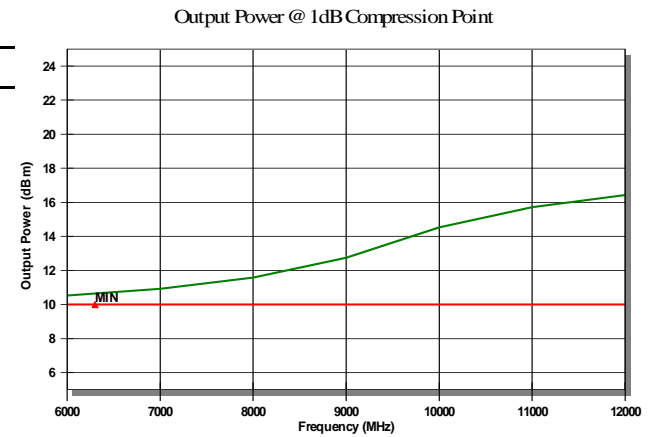

Do not exceed +13dbm CW at input. Passed stability test.

**PASS**

**Final Test**

WEEE

MAX 1.91  
SPEC: 2.00  
ID:5871659 PASS

MAX 1.70  
SPEC: 2.00  
ID:5871662 PASS

MIN 32.71  
SPEC: 30.00  
FLAT+/- 1.05  
SPEC+/- 1.50  
ID:5871661 PASS

MIN 10.52  
SPEC: 10.00  
ID:5871667 PASS

MAX 0.90  
SPEC: 1.20  
ID:5871671 PASS