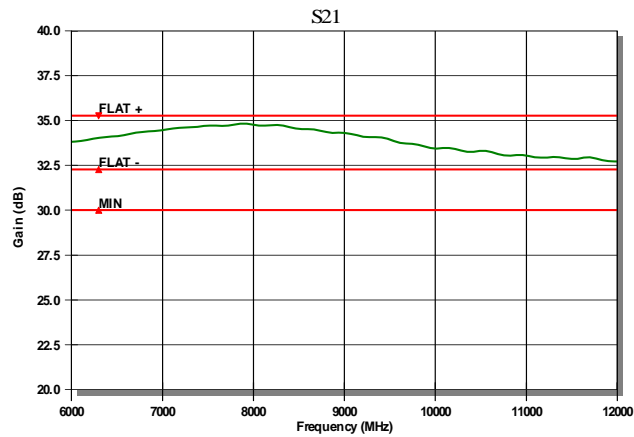

Do not exceed +13dbm CW at input. Passed stability test.

**PASS**

**Final Test**

WEEE

MAX 1.91  
SPEC: 2.00  
ID:5871659 PASS

MAX 1.70  
SPEC: 2.00  
ID:5871662 PASS

MIN 32.71  
SPEC: 30.00  
FLAT+/- 1.05  
SPEC+/- 1.50  
ID:5871661 PASS

MIN 10.52  
SPEC: 10.00  
ID:5871667 PASS

MAX 0.90  
SPEC: 1.20  
ID:5871671 PASS