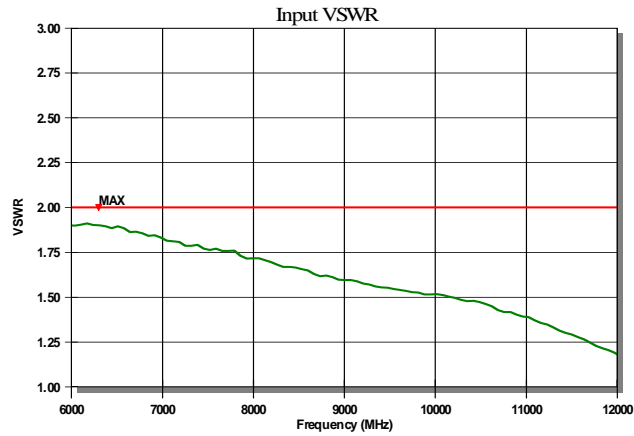

Voltage (V)

15

Current (mA)

75

Temp (°C)

23

Tested By

Comments

Do not exceed +13dbm CW at input. Passed stability test.

**PASS**

**Final Test**

WEEE

MAX 1.91  
SPEC: 2.00  
ID:5871659 PASS

MAX 1.70  
SPEC: 2.00  
ID:5871662 PASS

MIN 32.71  
SPEC: 30.00  
FLAT+/- 1.05  
SPEC+/- 1.50  
ID:5871661 PASS