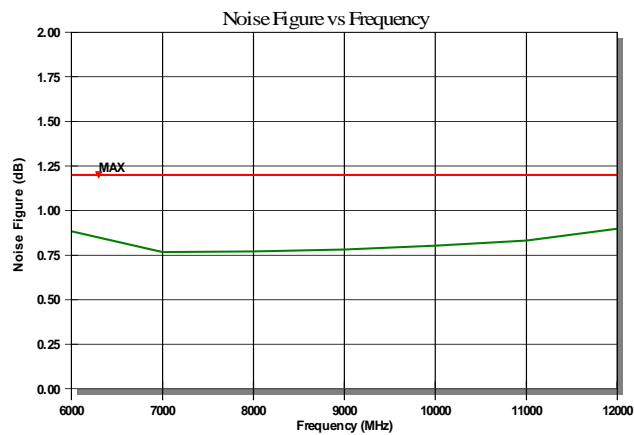

Do not exceed +13dbm CW at input. Passed stability test.

**PASS**

**Final Test**

WEEE

MAX 1.91  
SPEC: 2.00  
ID:5871659 PASS

MAX 1.70  
SPEC: 2.00  
ID:5871662 PASS

MIN 32.71  
SPEC: 30.00  
FLAT+/- 1.05  
SPEC+/- 1.50  
ID:5871661 PASS

MIN 10.52  
SPEC: 10.00  
ID:5871667 PASS

MAX 0.90  
SPEC: 1.20  
ID:5871671 PASS