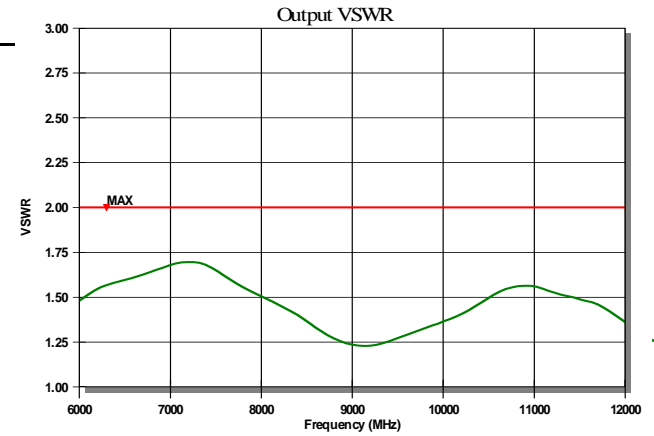

Do not exceed +13dbm CW at input. Passed stability test.

**PASS**

**Final Test**

WEEE

MAX 1.91  
SPEC: 2.00  
ID:5871659 PASS

MAX 1.70  
SPEC: 2.00  
ID:5871662 PASS

MIN 32.71  
SPEC: 30.00  
FLAT+/- 1.05  
SPEC+/- 1.50  
ID:5871661 PASS

MIN 10.52  
SPEC: 10.00  
ID:5871667 PASS

MAX 0.90  
SPEC: 1.20  
ID:5871671 PASS