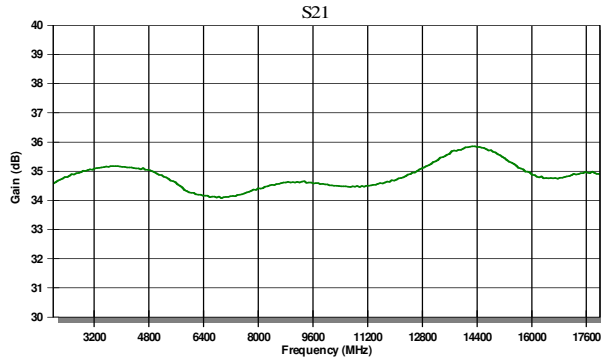

2000	-66.92
4000	-56.45
6000	-65.10
8000	-53.25
10000	-54.76
12000	-60.54
14000	-51.60
16000	-59.28
18000	-52.39
ID:12742	PASS

8/13/2008 3:52:11 PM ID:12738 V2.1.1647