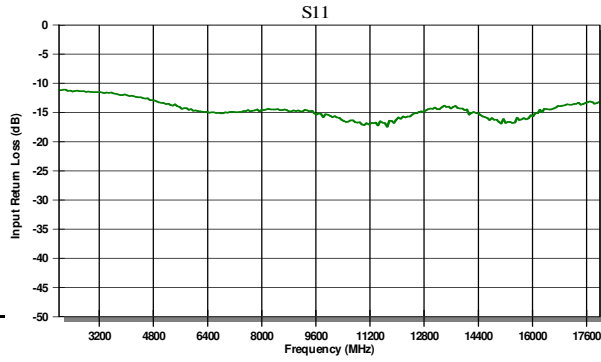

100 Davids Drive
Hauppauge, NY 11788
Tel: (631) 436-7400

AFS4-02001800-35-20P-4

Specifications at +23 °C

Frequency Range

2.0 to 18.0 GHz

Gain

32 dB min

Gain Flatness

±1.5 dB max

Noise Figure

3.5 dB max

VSWR IN/OUT

2.0 / 2.0 max

P1dB

20 dBm min

DC Power

15 VDC @ 275 mA

Operating Temperature

-54 to +85 °C

Created on:
8/13/08 5:26 PM

2000	-11.19
4000	-12.03
6000	-14.67
8000	-14.57
10000	-15.54
12000	-16.13
14000	-14.61
16000	-15.60
18000	-13.35
ID:12738	PASS