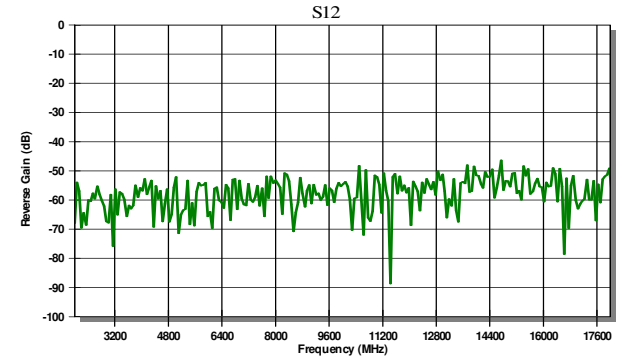

15 VDC @ 275 mA

**Operating Temperature**

-54 to +85 °C

Created on:  
8/13/08 5:26 PM

2000	-11.19
4000	-12.03
6000	-14.67
8000	-14.57
10000	-15.54
12000	-16.13
14000	-14.61
16000	-15.60
18000	-13.35
ID:12738	PASS