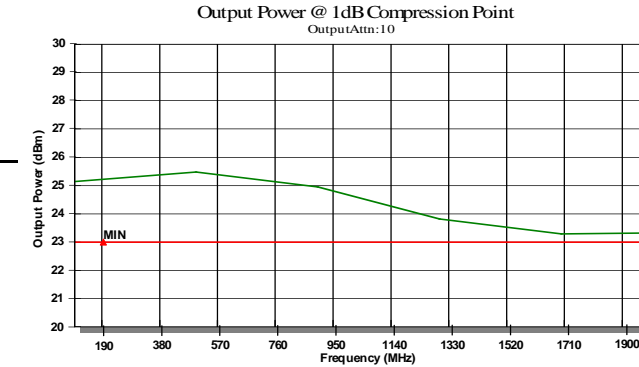

+33 dBm, typ

**DC Power**

+15 VDC @ 225 mA, typ

**Operating Temperature**

-54 to +85 °C

**Outline**

113384-2

**Absolute Maximums**

|    |        |
|----|--------|
| 0  | -22.05 |
| 0  | -22.04 |
| 0  | -19.37 |
| 00 | -16.99 |
| 00 | -15.08 |
| 00 | -13.99 |
| AX | -13.99 |
| EC | -9.54  |

|       |       |
|-------|-------|
| 0     | 24.22 |
| 0     | 24.77 |
| 0     | 25.01 |
| 00    | 25.17 |
| 00    | 25.02 |
| 00    | 24.58 |
| 00    | 24.22 |
| EC    | 22.00 |
| AT+/- | 0.48  |
| EC+/- | 1.50  |

|    |        |
|----|--------|
| 0  | -45.67 |
| 0  | -56.52 |
| 0  | -55.15 |
| 00 | -52.69 |
| 00 | -47.15 |
| 00 | -46.91 |

|    |      |
|----|------|
| 0  | 1.84 |
| 0  | 1.56 |
| 0  | 1.60 |
| 00 | 1.54 |
| 00 | 1.50 |
| 00 | 1.46 |
| AX | 1.84 |
| EC | 2.50 |