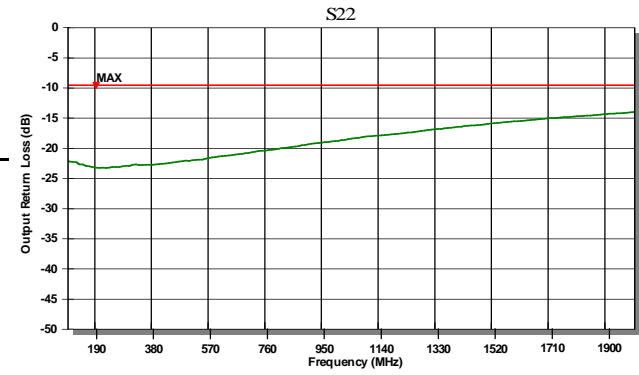

RF Input: +13 dBm

DC Input: +24 VDC

Created on:

5/19/10 10:19 AM

|    |        |
|----|--------|
| 0  | -11.73 |
| 0  | -12.18 |
| 0  | -12.22 |
| 00 | -11.90 |
| 00 | -11.36 |
| 00 | -10.62 |
| AX | -10.62 |
| EC | -9.54  |

|    |        |
|----|--------|
| 0  | -22.05 |
| 0  | -22.04 |
| 0  | -19.37 |
| 00 | -16.99 |
| 00 | -15.08 |
| 00 | -13.99 |
| AX | -13.99 |
| EC | -9.54  |

|       |       |
|-------|-------|
| 0     | 24.22 |
| 0     | 24.77 |
| 0     | 25.01 |
| 00    | 25.17 |
| 00    | 25.02 |
| 00    | 24.58 |
| 00    | 24.22 |
| EC    | 22.00 |
| AT+/- | 0.48  |
| EC+/- | 1.50  |

|    |        |
|----|--------|
| 0  | -45.67 |
| 0  | -56.52 |
| 0  | -55.15 |
| 00 | -52.69 |
| 00 | -47.15 |
| 00 | -46.91 |

|    |      |
|----|------|
| 0  | 1.84 |
| 0  | 1.56 |
| 0  | 1.60 |
| 00 | 1.54 |
| 00 | 1.50 |
| 00 | 1.46 |
| AX | 1.84 |
| EC | 2.50 |