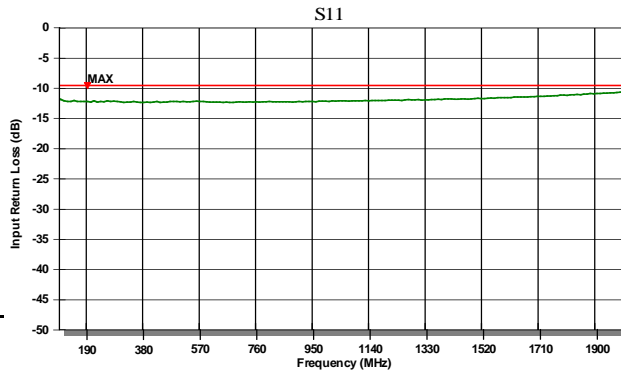

100 Davids Drive
Hauppauge, NY 11788
Tel: (631) 436-7400

AFS2-00100200-25-23P-2

Specifications at +23 °C

Frequency Range

.10 to 2.0 GHz

Gain

22.0 dB, min

Gain Flatness

±1.5 dB, max

Noise Figure

2.5 dB, max

VSWR IN/OUT

2.0:1/2.0:1, MAX

P1dB

+23 dBm, min

OIP3

+33 dBm, typ

DC Power

+15 VDC @ 225 mA, typ

Operating Temperature

-54 to +85 °C

Outline

113384-2

Absolute Maximums

RF Input: +13 dBm

DC Input: +24 VDC

Created on:

5/19/10 10:19 AM

0	-11.73
0	-12.18
0	-12.22
00	-11.90
00	-11.36
00	-10.62
AX	-10.62
EC	-9.54