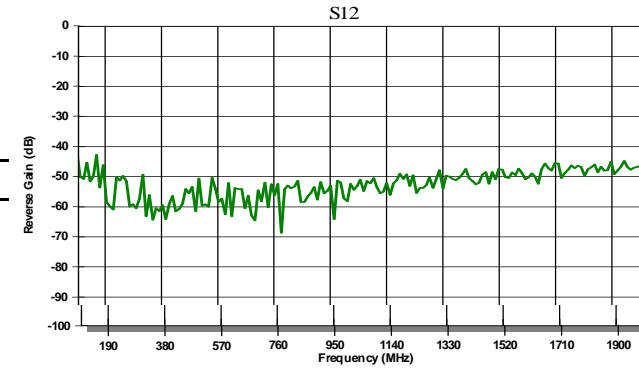

RF Input: +13 dBm

DC Input: +24 VDC

Created on:

5/19/10 10:19 AM

|    |        |
|----|--------|
| 0  | -11.73 |
| 0  | -12.18 |
| 0  | -12.22 |
| 00 | -11.90 |
| 00 | -11.36 |
| 00 | -10.62 |
| AX | -10.62 |
| EC | -9.54  |

|    |        |
|----|--------|
| 0  | -22.05 |
| 0  | -22.04 |
| 0  | -19.37 |
| 00 | -16.99 |
| 00 | -15.08 |
| 00 | -13.99 |
| AX | -13.99 |
| EC | -9.54  |

|       |       |
|-------|-------|
| 0     | 24.22 |
| 0     | 24.77 |
| 0     | 25.01 |
| 00    | 25.17 |
| 00    | 25.02 |
| 00    | 24.58 |
| 00    | 24.22 |
| EC    | 22.00 |
| AT+/- | 0.48  |
| EC+/- | 1.50  |

|    |        |
|----|--------|
| 0  | -45.67 |
| 0  | -56.52 |
| 0  | -55.15 |
| 00 | -52.69 |
| 00 | -47.15 |
| 00 | -46.91 |

|    |      |
|----|------|
| 0  | 1.84 |
| 0  | 1.56 |
| 0  | 1.60 |
| 00 | 1.54 |
| 00 | 1.50 |
| 00 | 1.46 |
| AX | 1.84 |
| EC | 2.50 |