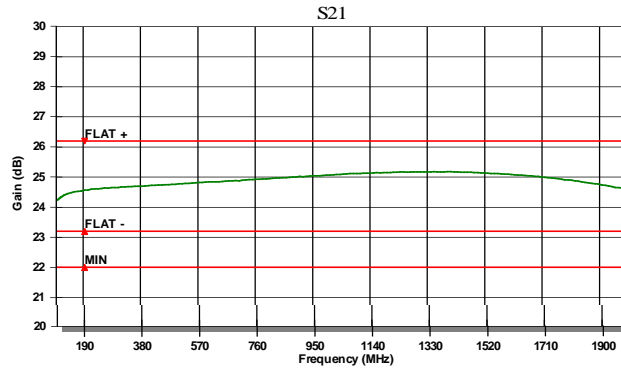

RF Input: +13 dBm

DC Input: +24 VDC

Created on:

5/19/10 10:19 AM

|    |        |
|----|--------|
| 0  | -11.73 |
| 0  | -12.18 |
| 0  | -12.22 |
| 00 | -11.90 |
| 00 | -11.36 |
| 00 | -10.62 |
| AX | -10.62 |
| EC | -9.54  |

|    |        |
|----|--------|
| 0  | -22.05 |
| 0  | -22.04 |
| 0  | -19.37 |
| 00 | -16.99 |
| 00 | -15.08 |
| 00 | -13.99 |
| AX | -13.99 |
| EC | -9.54  |

|       |       |
|-------|-------|
| 0     | 24.22 |
| 0     | 24.77 |
| 0     | 25.01 |
| 00    | 25.17 |
| 00    | 25.02 |
| 00    | 24.58 |
| 00    | 24.22 |
| EC    | 22.00 |
| AT+/- | 0.48  |
| EC+/- | 1.50  |

|    |        |
|----|--------|
| 0  | -45.67 |
| 0  | -56.52 |
| 0  | -55.15 |
| 00 | -52.69 |
| 00 | -47.15 |
| 00 | -46.91 |

|    |      |
|----|------|
| 0  | 1.84 |
| 0  | 1.56 |
| 0  | 1.60 |
| 00 | 1.54 |
| 00 | 1.50 |
| 00 | 1.46 |
| AX | 1.84 |
| EC | 2.50 |