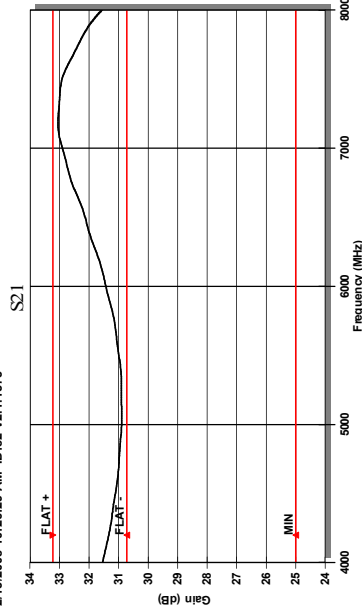

Current (mA)
163ma

Temp (°C)
23

Tested By

Comments

Printed On: 2/13/2008 10:34:09 AM

PASS

WEEE

2/13/2008 10:26:29 AM ID:82 V2.1.1573