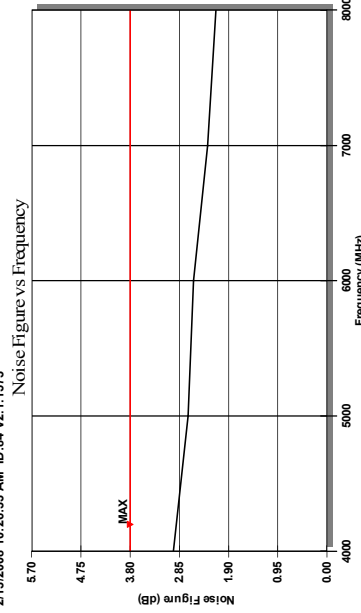

2/13/2008 10:26:33 AM ID:84 V2.1.1573

2/13/2008 10:28:42 AM ID:86 V2.1.1573