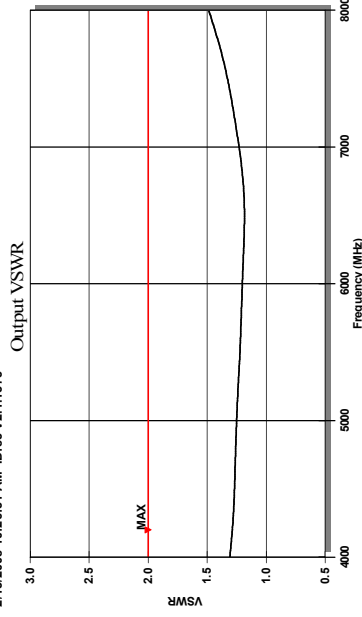

2/13/2008 10:26:31 AM ID:83 V2.1.1573

2/13/2008 10:26:34 AM ID:85 V2.1.1573