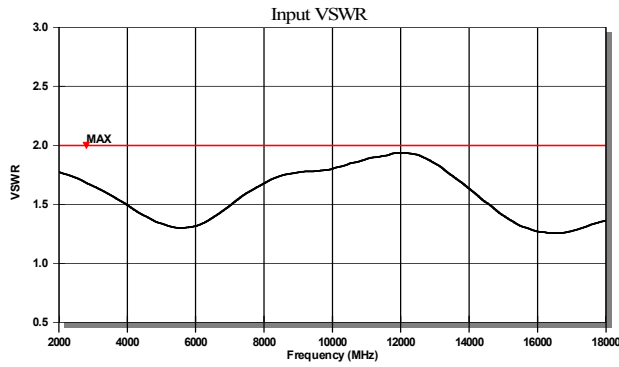

Current (mA)
159ma

Temp (°C)
23

Tested By

Comments

| | |
|--------|------|
| 2000 | 1.77 |
| 4000 | 1.49 |
| 6000 | 1.32 |
| 8000 | 1.68 |
| 10000 | 1.80 |
| 12000 | 1.94 |
| 14000 | 1.63 |
| 16000 | 1.27 |
| 18000 | 1.36 |
| MAX | 1.94 |
| SPEC: | 2.00 |
| ID:189 | PASS |