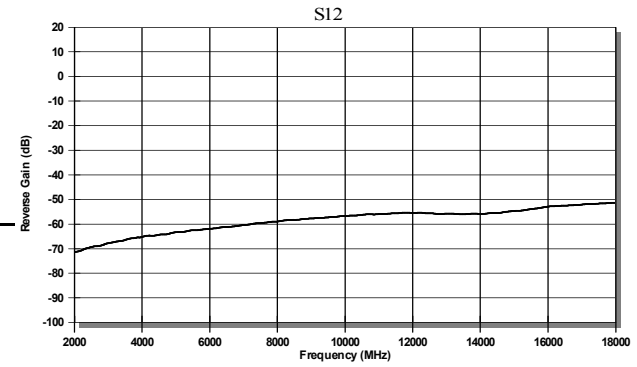

Current (mA)
159ma

Temp (°C)
23

Tested By

Comments

| | |
|--------|------|
| 2000 | 1.77 |
| 4000 | 1.49 |
| 6000 | 1.32 |
| 8000 | 1.68 |
| 10000 | 1.80 |
| 12000 | 1.94 |
| 14000 | 1.63 |
| 16000 | 1.27 |
| 18000 | 1.36 |
| MAX | 1.94 |
| SPEC: | 2.00 |
| ID:189 | PASS |