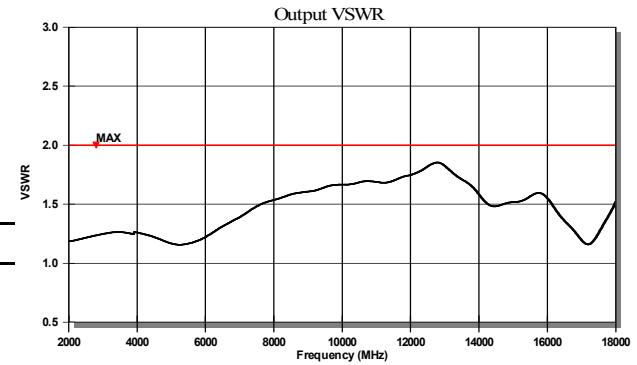

2000	21.54
4000	21.76
6000	22.16
8000	21.99
10000	21.08
12000	21.61
14000	21.87
16000	21.55
18000	21.27
MIN	21.08
SPEC:	20.00
FLAT+/-	0.60
SPEC+/-	2.50
ID:191	PASS

3/19/2008 8:18:54 AM ID:190 V2.1.1594

2000	1.19
4000	1.26
6000	1.22
8000	1.54
10000	1.67
12000	1.75
14000	1.58
16000	1.55
18000	1.52
MAX	1.85
SPEC:	2.00
ID:192	PASS

3/19/2008 8:18:55 AM ID:191 V2.1.1594