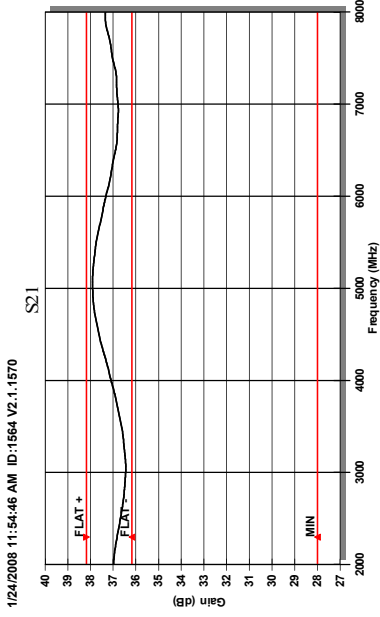

Current (mA)
137ma

Temp (°C)
23

Tested By

Comments

Printed On: 1/24/2008 12:16:57 PM

PASS

WEEE

1/24/2008 12:02:02 PM ID:1570 V2.1.1570