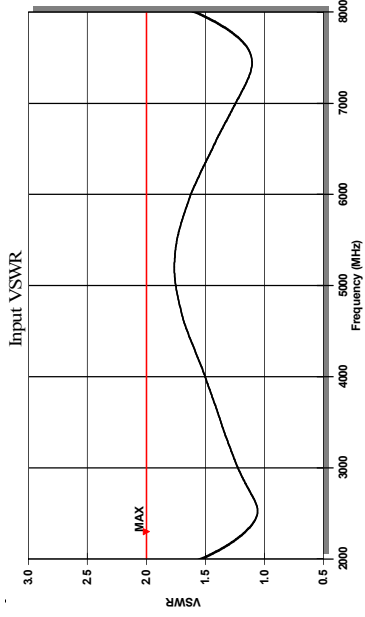

Current (mA)
137ma

Temp (°C)
23

Tested By

Comments

Printed On: 1/24/2008 12:16:57 PM

PASS

WEEE

1/24/2008 12:02:02 PM ID:1570 V2.1.1570