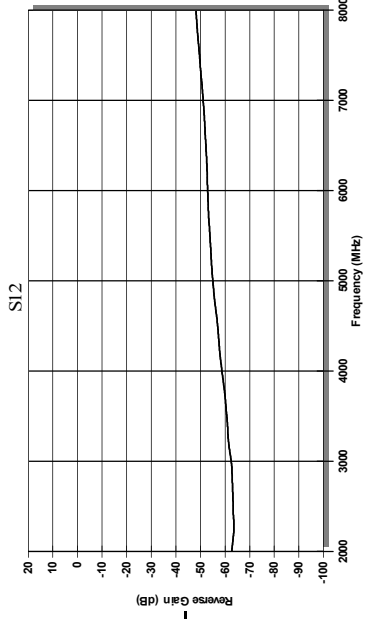

Current (mA)
137ma

Temp (°C)
23

Tested By

Comments

Printed On: 1/24/2008 12:16:57 PM

PASS

WEEE

1/24/2008 12:02:02 PM ID:1570 V2.1.1570