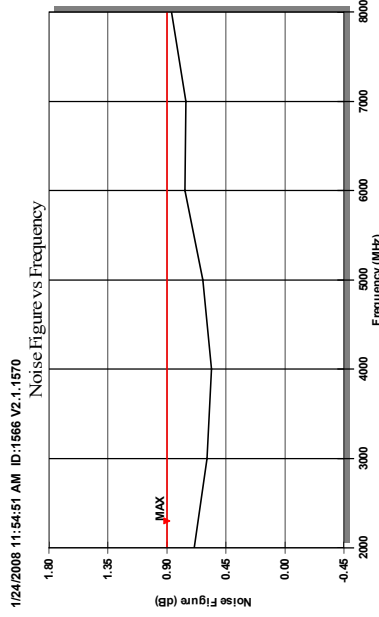

Current (mA)
137ma

Temp (°C)
23

Tested By

Comments

Printed On: 1/24/2008 12:16:57 PM

PASS

WEEE

1/24/2008 12:02:02 PM ID:1570 V2.1.1570