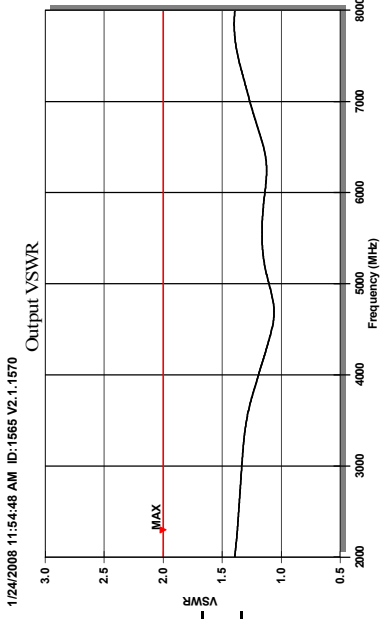

Current (mA)
137ma

Temp (°C)
23

Tested By

Comments

Printed On: 1/24/2008 12:16:57 PM

PASS

WEEE

1/24/2008 12:02:02 PM ID:1570 V2.1.1570