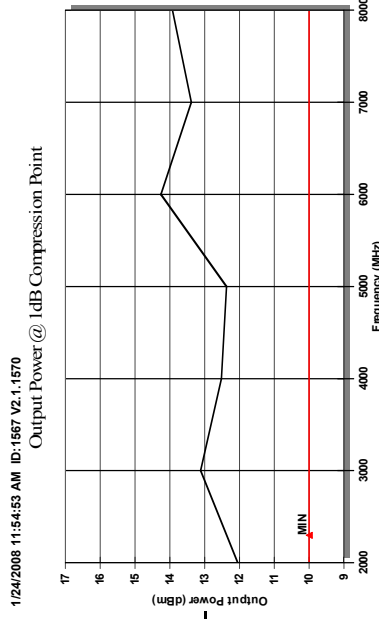

Current (mA)
137ma

Temp (°C)
23

Tested By

Comments

Printed On: 1/24/2008 12:16:57 PM

PASS

WEEE

1/24/2008 12:02:02 PM ID:1570 V2.1.1570