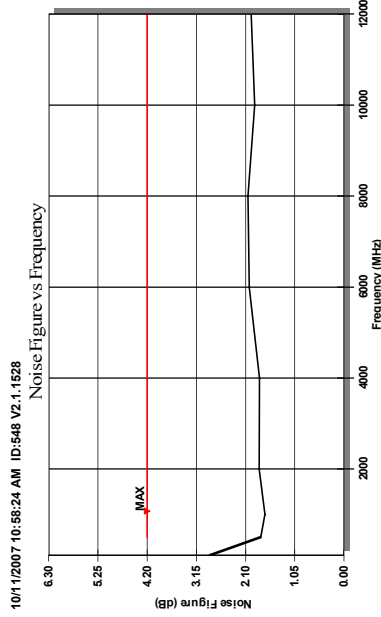

Current (mA)
152ma

Temp (°C)
23

Tested By

Comments
Noise figure increases below
500MHz

Printed On: 10/11/2007 11:14:29 AM

PASS

WEEE

10/11/2007 10:58:21 AM ID:546 V2.1.1528