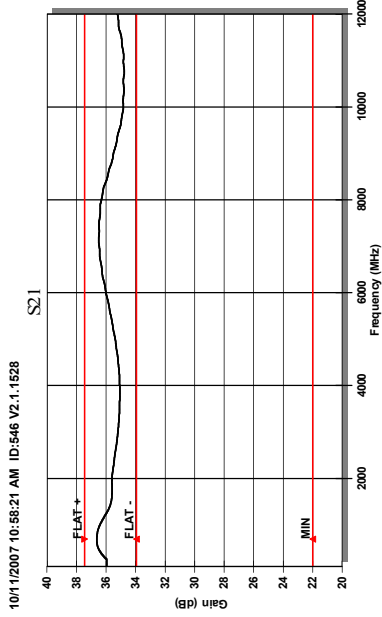

Current (mA)
152ma

Temp (°C)
23

Tested By

Comments
Noise figure increases below
500MHz

Printed On: 10/11/2007 11:14:29 AM

PASS

WEEE

10/11/2007 10:58:21 AM ID:546 V2.1.1528