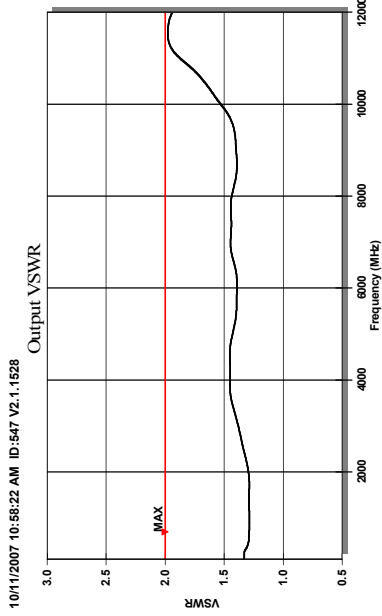

Current (mA)
152ma

Temp (°C)
23

Tested By

Comments
Noise figure increases below
500MHz

Printed On: 10/11/2007 11:14:29 AM

PASS

WEEE

10/11/2007 10:58:21 AM ID:546 V2.1.1528