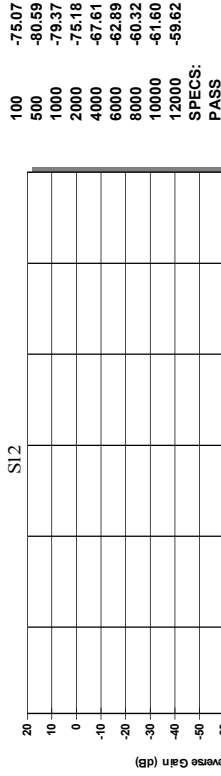

100 Davids Drive
Hauppauge, NY 11788
Tel: (631) 436-7400

Serial #
1337858

Model #
AFS3-00101200-42-LN

Project #

Customer

Customer PO

Stock #
280G

Voltage (V)
+15V

Current (mA)
152ma

Temp (°C)
23

Tested By

Comments
Noise figure increases below
500MHz

Printed On: 10/11/2007 11:14:29 AM

PASS

WEEE

10/11/2007 10:58:21 AM ID:546 V2.1.1528

10/11/2007 10:58:24 AM ID:548 V2.1.1528

10/11/2007 10:56:22 AM ID:547 V2.1.1528

10/11/2007 10:56:26 AM ID:549 V2.1.1528

10/11/2007 11:10:14 AM ID:553 V2.1.1528

10/11/2007 11:13:56 AM ID:554 V2.1.1528