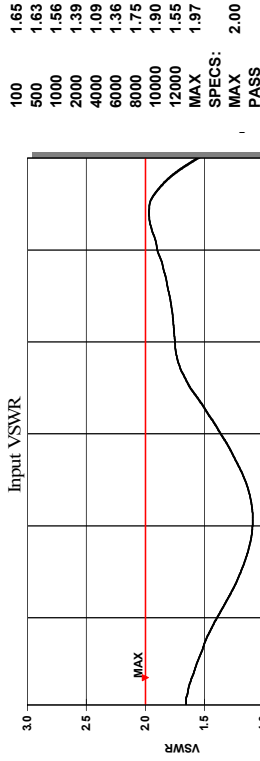

100 Davids Drive
Hauppauge, NY 11788
Tel: (631) 436-7400

Serial #
1337858

Model #
AFS3-00101200-42-LN

Project #

Customer

Customer PO

Stock #
280G

Voltage (V)
+15V

Current (mA)
152ma

Temp (°C)
23

Tested By

Comments
Noise figure increases below
500MHz

Printed On: 10/11/2007 11:14:29 AM

PASS

WEEE

10/11/2007 10:58:21 AM ID:546 V2.1.1528