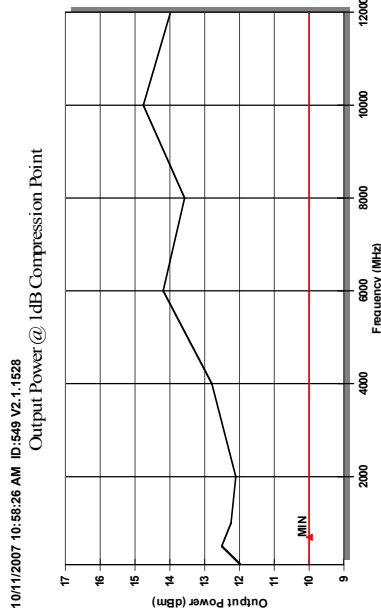

Current (mA)
152ma

Temp (°C)
23

Tested By

Comments
Noise figure increases below
500MHz

Printed On: 10/11/2007 11:14:29 AM

PASS

WEEE

10/11/2007 10:58:21 AM ID:546 V2.1.1528