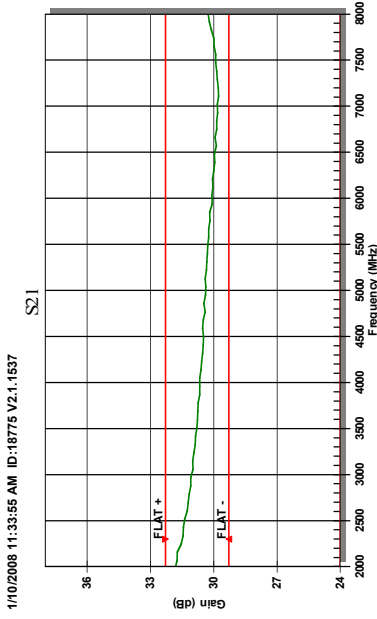

Current (mA)
107

Temp (°C)
23

Tested By

Comments

Printed On: 1/10/2008 2:08:10 PM

PASS
Final Test

WEEE

1/10/2008 12:06:26 PM ID:18851 V2.1.1537