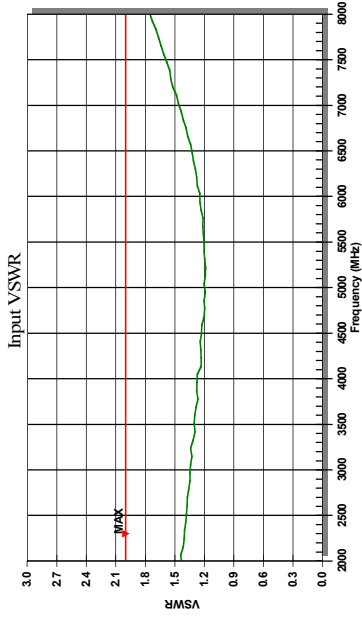

Current (mA)
107

Temp (°C)
23

Tested By

Comments

Printed On: 1/10/2008 2:08:10 PM

PASS
Final Test

WEEE

1/10/2008 12:06:26 PM ID:18851 V2.1.1537