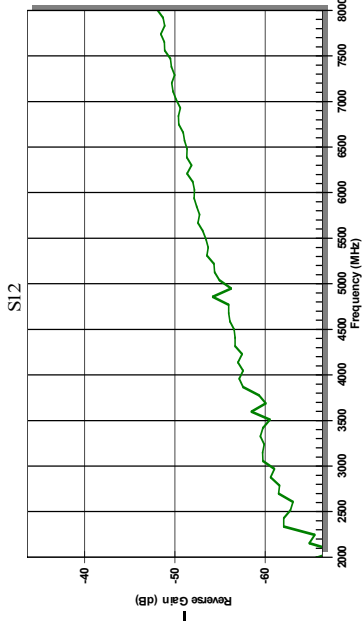

100 Davids Drive
Hauppauge, NY 11788
Tel: (631) 436-7400

Serial #
1350891

Model #
AFS3-02000800-24-LN

Project #

Customer

Customer PO

Stock #
222G-22 W0056836

Voltage (V)
+15

Current (mA)
107

Temp (°C)
23

Tested By

Comments

Printed On: 1/10/2008 2:08:10 PM

PASS
Final Test

WEEE

1/10/2008 12:06:26 PM ID:18851 V2.1.1537

1/10/2008 1:19:59 PM ID:18870 V2.1.1537