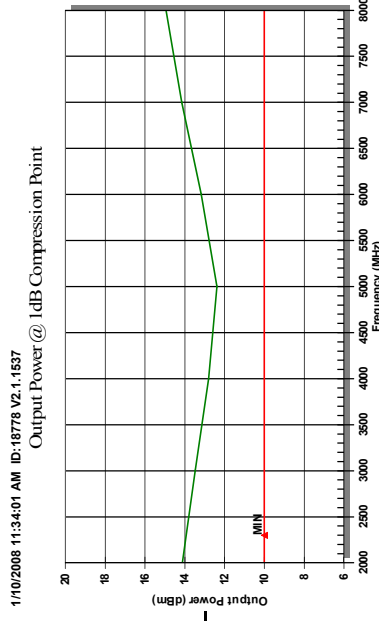

Current (mA)
107

Temp (°C)
23

Tested By

Comments

Printed On: 1/10/2008 2:08:10 PM

PASS
Final Test

WEEE

1/10/2008 12:06:26 PM ID:18851 V2.1.1537