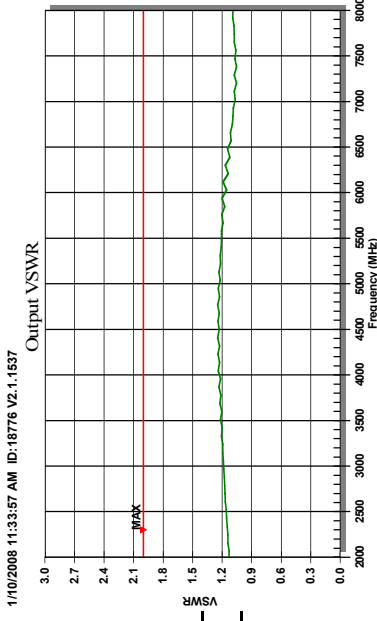

Current (mA)
107

Temp (°C)
23

Tested By

Comments

Printed On: 1/10/2008 2:08:10 PM

PASS
Final Test

WEEE

1/10/2008 12:06:26 PM ID:18851 V2.1.1537