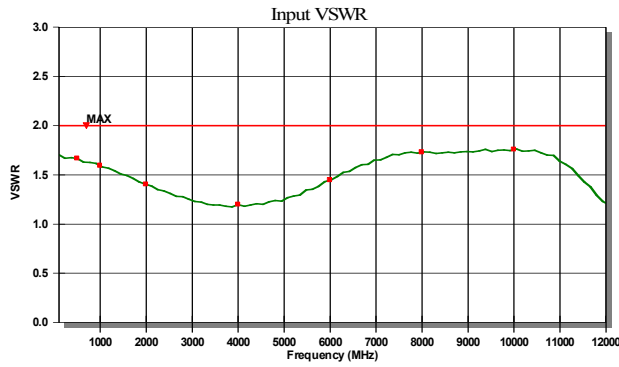

100 Davids Drive
Hauppauge, NY 11788
Tel: (631) 436-7400

Serial #
1375897

Model #
AFS4-00101200-22-10P-4

Project #

Customer

Customer PO

Stock #
280G1

Voltage (V)
+15V

Current (mA)
156

Temp (°C)
23

Tested By

Comments
NOISE FIGURE INCREASES
BELOW 500 MHZ

4/25/2008 10:03:59 AM ID:2328 V2.1.1612

4/25/2008 10:04:01 AM ID:2330 V2.1.1612

4/25/2008 10:23:20 AM ID:2351 V2.1.1612

4/25/2008 10:04:00 AM ID:2329 V2.1.1612