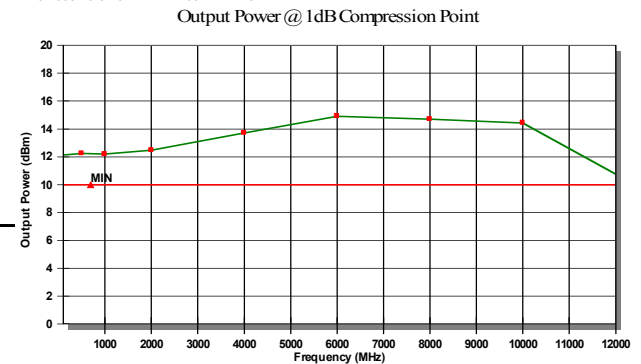

4/25/2008 10:13:56 AM ID:2342 V2.1.1612

Printed On: 4/25/2008 10:26:01 AM

PASS
Final Test

WEEE