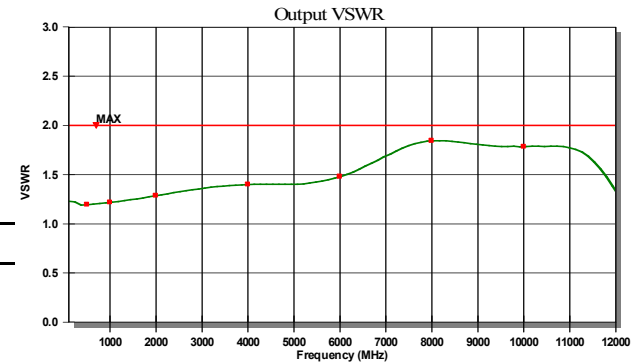

Current (mA)
156

Temp (°C)
23

Tested By

Comments
NOISE FIGURE INCREASES
BELOW 500 MHZ

4/25/2008 10:03:59 AM ID:2328 V2.1.1612

4/25/2008 10:04:01 AM ID:2330 V2.1.1612

4/25/2008 10:23:20 AM ID:2351 V2.1.1612

4/25/2008 10:04:00 AM ID:2329 V2.1.1612