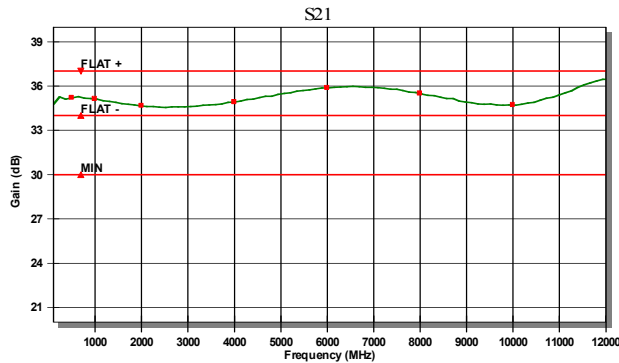

Current (mA)
156

Temp (°C)
23

Tested By

Comments
NOISE FIGURE INCREASES
BELOW 500 MHZ

4/25/2008 10:03:59 AM ID:2328 V2.1.1612

4/25/2008 10:04:01 AM ID:2330 V2.1.1612

4/25/2008 10:23:20 AM ID:2351 V2.1.1612

4/25/2008 10:04:00 AM ID:2329 V2.1.1612