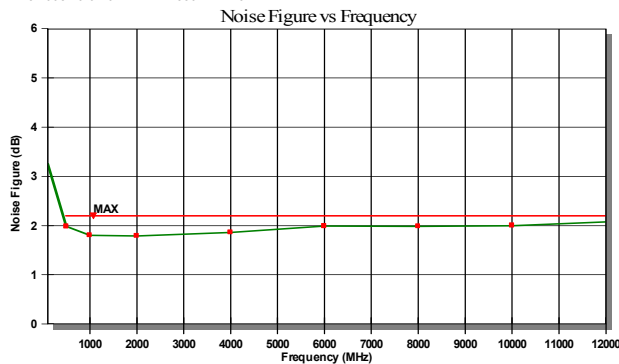

Current (mA)
156

Temp (°C)
23

Tested By

Comments
NOISE FIGURE INCREASES
BELOW 500 MHZ

4/25/2008 10:03:59 AM ID:2328 V2.1.1612

4/25/2008 10:04:01 AM ID:2330 V2.1.1612

4/25/2008 10:23:20 AM ID:2351 V2.1.1612

4/25/2008 10:04:00 AM ID:2329 V2.1.1612