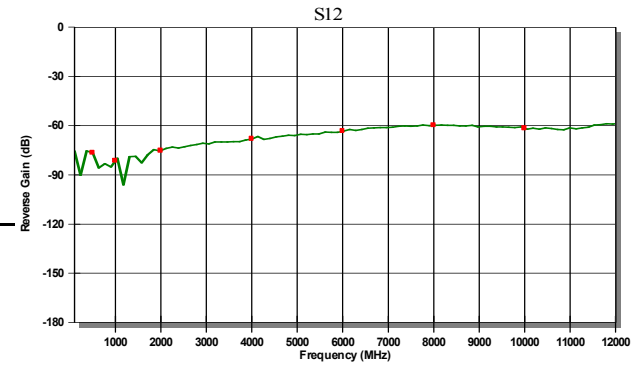

Current (mA)
156

Temp (°C)
23

Tested By

Comments
NOISE FIGURE INCREASES
BELOW 500 MHZ

4/25/2008 10:03:59 AM ID:2328 V2.1.1612

4/25/2008 10:04:01 AM ID:2330 V2.1.1612

4/25/2008 10:23:20 AM ID:2351 V2.1.1612

4/25/2008 10:04:00 AM ID:2329 V2.1.1612