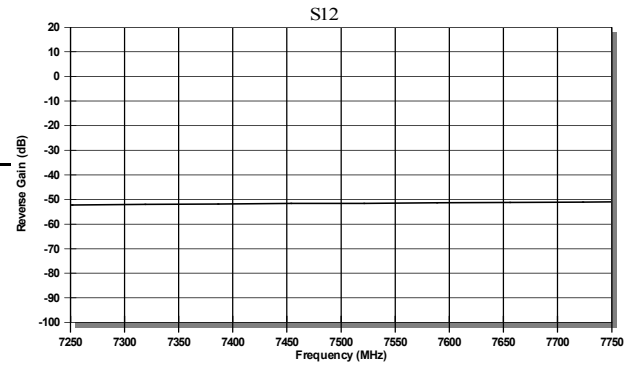

Current (mA)
82ma

Temp (°C)
23

Tested By

Comments

| | |
|---------|------|
| 7250 | 1.31 |
| 7350 | 1.32 |
| 7450 | 1.33 |
| 7550 | 1.33 |
| 7650 | 1.34 |
| 7750 | 1.34 |
| MAX | 1.34 |
| SPEC: | 1.50 |
| ID:1183 | PASS |