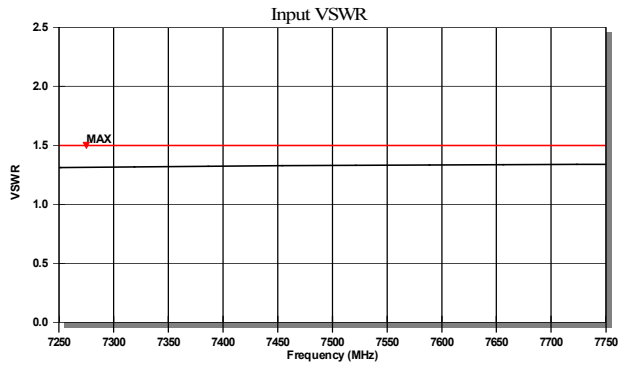

100 Davids Drive
Hauppauge, NY 11788
Tel: (631) 436-7400

Serial #
1374398

Model #
AFS3-07250775-06-10P-4

Project #

Customer

Customer PO

Stock #
43G W0061702

Voltage (V)
+15v

Current (mA)
82ma

Temp (°C)
23

Tested By

Comments